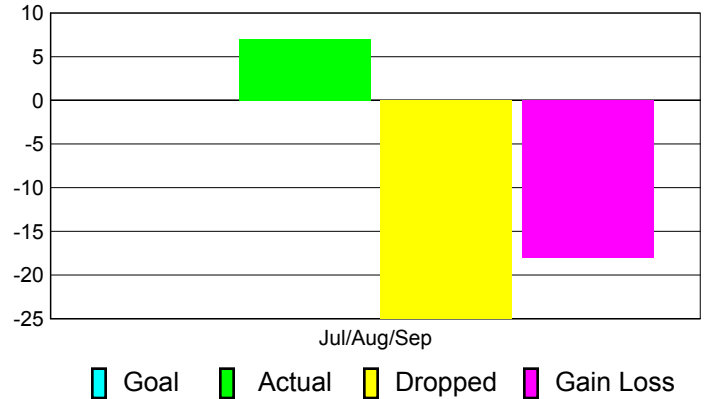

Membership Results 2011-2012

Goal, New, Dropped, Gain/Loss

Comparison of Membership Gain/Loss

Current Year Compared to the Previous Year